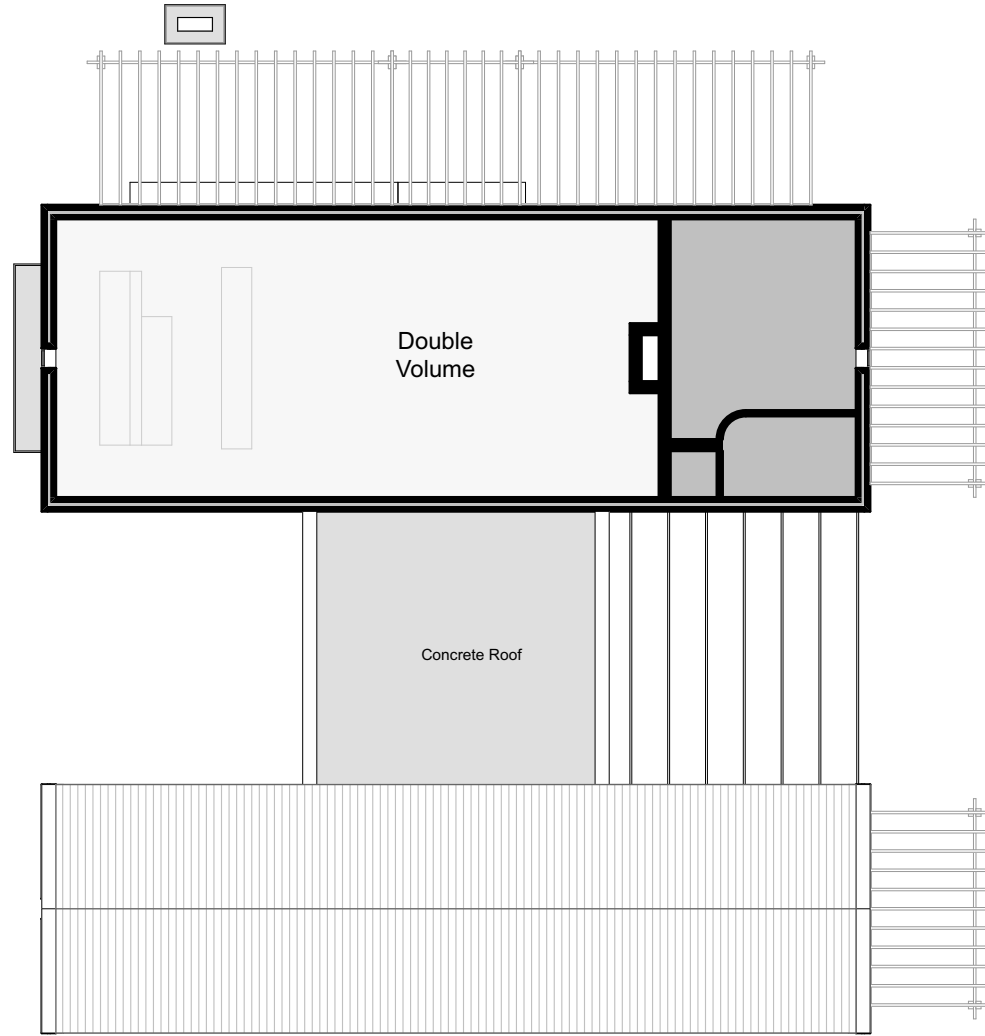

House Description

4 Bedroom
3 Bathroom

Ground Floor 219,3m²
Garage 35,4m²
Front Stoep 52m²
Side Stoep 1 20,8m²
Side Stoep 2 20,8m²

Total 348m²

First Floor

Ground Floor