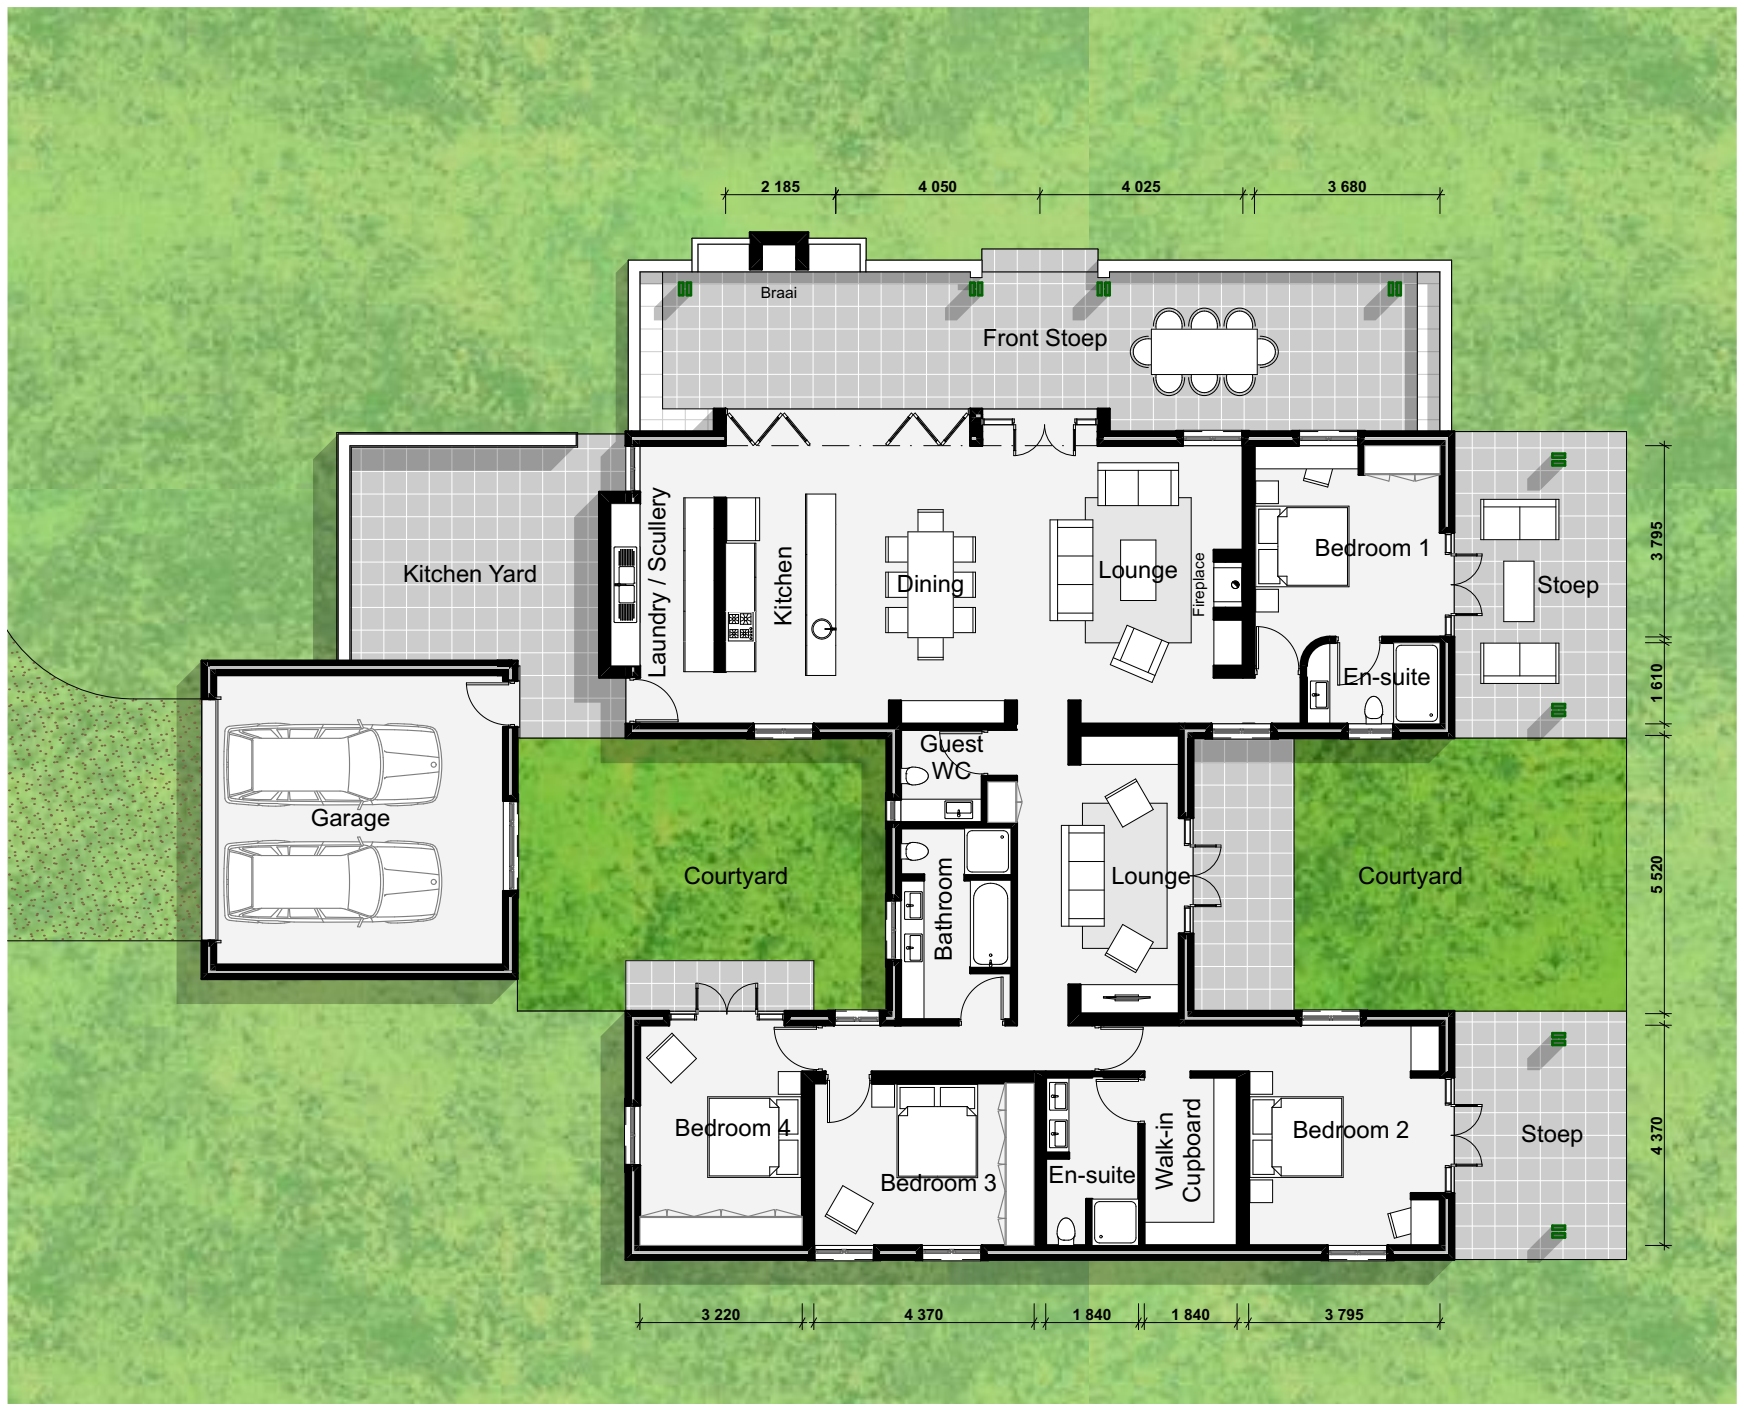

House Description

4 Bedroom
3 Bathroom

Ground Floor 219,3m²
Garage 35,4m²
Front Stoep 52m²
Side Stoep 1 20,8m²
Side Stoep 2 20,8m²

Total 348m²

First Floor

Ground Floor