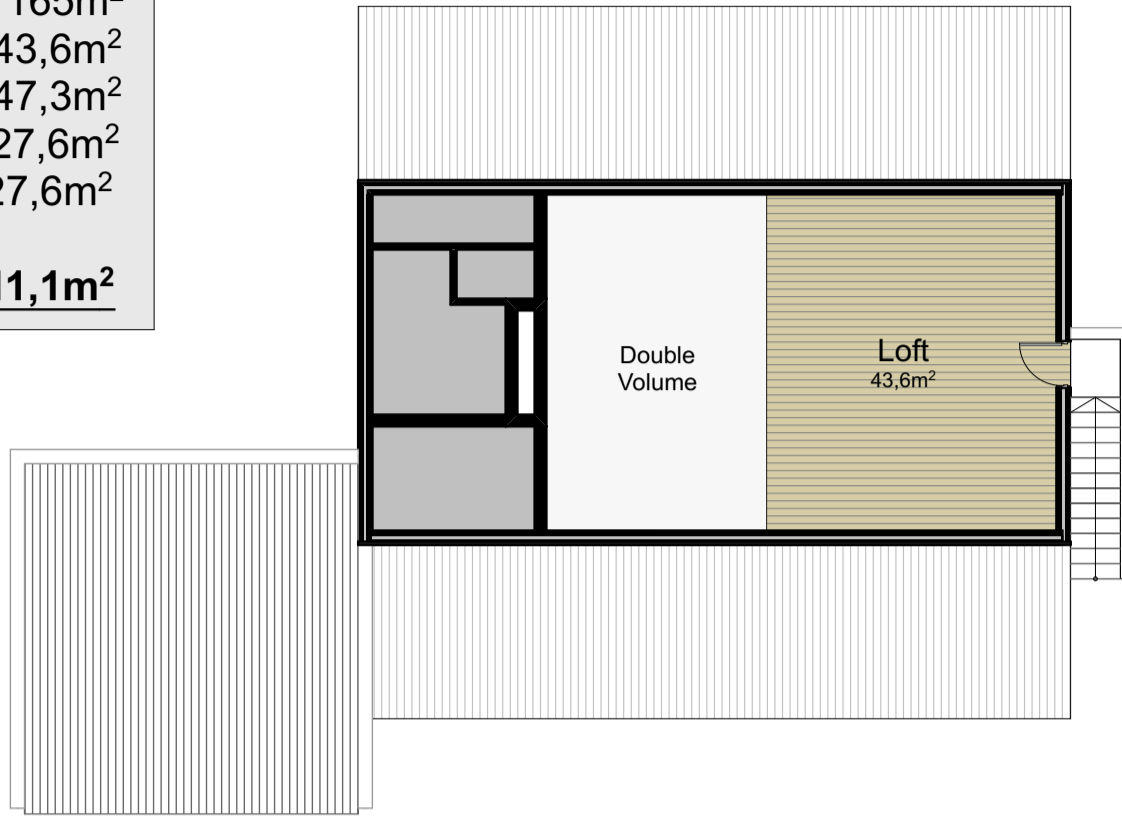

### House Description

3 Bedroom  
2 Bathroom

Ground Floor 165m<sup>2</sup>  
Loft 43,6m<sup>2</sup>  
Garage 47,3m<sup>2</sup>  
Front Stoep 27,6m<sup>2</sup>  
Rear Stoep 27,6m<sup>2</sup>

**Total 311,1m<sup>2</sup>**

### First Floor

### Ground Floor